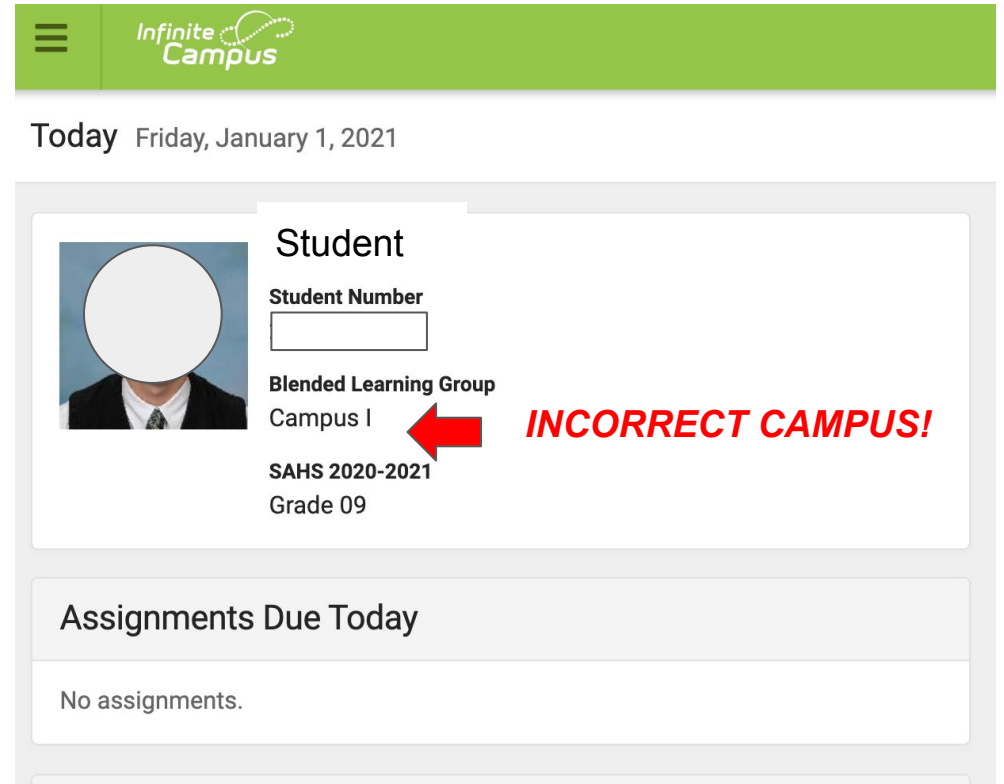

STEP 4 - If Campus assignment is **INCORRECT** click “More”