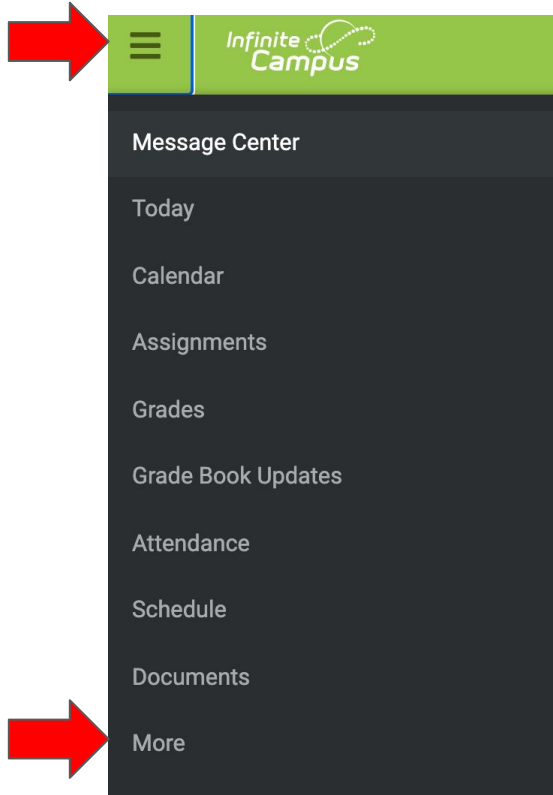

A screenshot of the Infinite Campus mobile app's navigation menu. The menu is displayed on a dark grey background and is accessed via a hamburger menu icon (three horizontal lines) in the top left corner, which is highlighted by a red arrow. The menu items, listed from top to bottom, are: Message Center, Today (highlighted by a red arrow), Calendar, Assignments, Grades, Grade Book Updates, Attendance, Schedule, Documents, and More. The Infinite Campus logo is visible in the top right corner of the menu area.

A screenshot of the Infinite Campus mobile app's student profile page. The page has a green header with the Infinite Campus logo and a hamburger menu icon. Below the header, the date "Today Friday, January 1, 2021" is displayed. The main content area features a student profile card with a placeholder image of a student. To the right of the image, the text "Student" is displayed, followed by a "Student Number" field with an empty input box. Below that, the text "Blended Learning Group" is displayed, with "Campus I" underneath it. A red arrow points to the "Blended Learning Group" text. Further down, the text "SAHS 2020-2021" and "Grade 09" is displayed. Below the profile card, there is a section titled "Assignments Due Today" with a white background and the text "No assignments." below it.

STEP 3 - If this is correct. No additional action is required.

Infinite Campus

- Message Center
- Today
- Calendar
- Assignments
- Grades
- Grade Book Updates
- Attendance
- Schedule
- Documents
- More

Infinite Campus

Today Friday, January 1, 2021

Student

Student Number

Blended Learning Group
Campus I

SAHS 2020-2021
Grade 09

Assignments Due Today

No assignments.

STEP 4 - If Campus assignment is **INCORRECT** click “More”